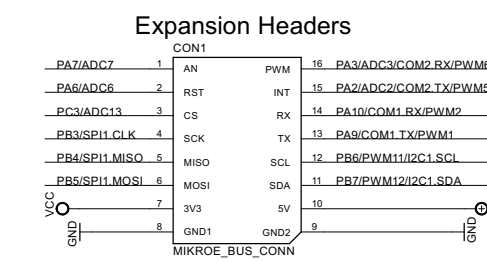

# Microcontroller (Brain)

TITLE: BrainPad NetMF	
Document Number:	REV:
Date: 11/9/2015 11:32:30 AM	Sheet: 1/1