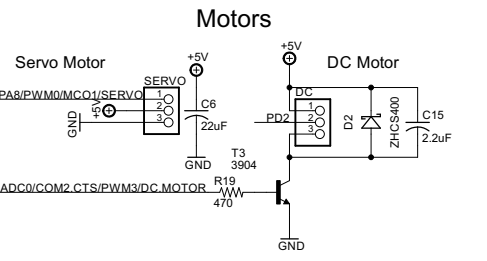

# Microcontroller (Brain)

TITLE: BrainPad NetMF	
Document Number:	REV:
Date: 11/9/2015 11:32:30 AM	Sheet: 1/1