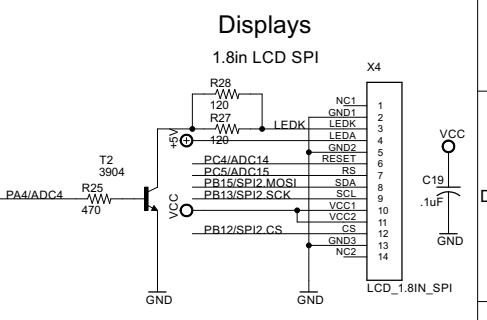

# Microcontroller (Brain)

TITLE: BrainPad NetMF	
Document Number:	REV:
Date: 11/9/2015 11:32:30 AM	Sheet: 1/1