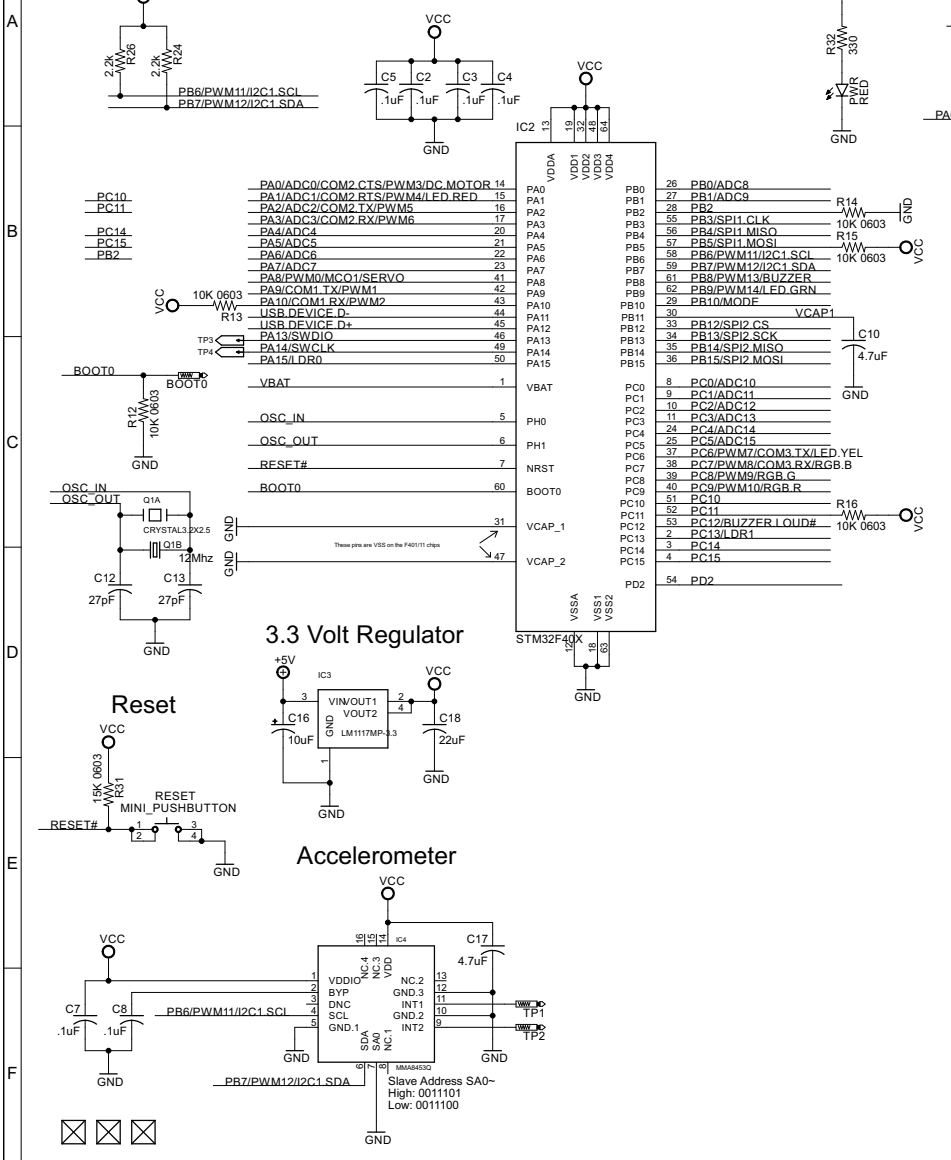

# Microcontroller (Brain)

TITLE: BrainPad NetMF	
Document Number:	REV:
Date: 11/9/2015 11:32:30 AM	Sheet: 1/1