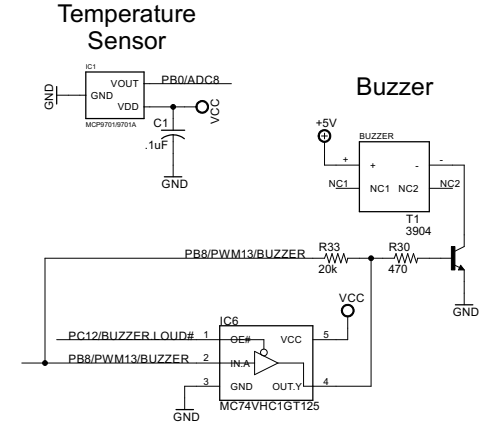

# Microcontroller (Brain)

TITLE: BrainPad NetMF	
Document Number:	REV:
Date: 11/9/2015 11:32:30 AM	Sheet: 1/1